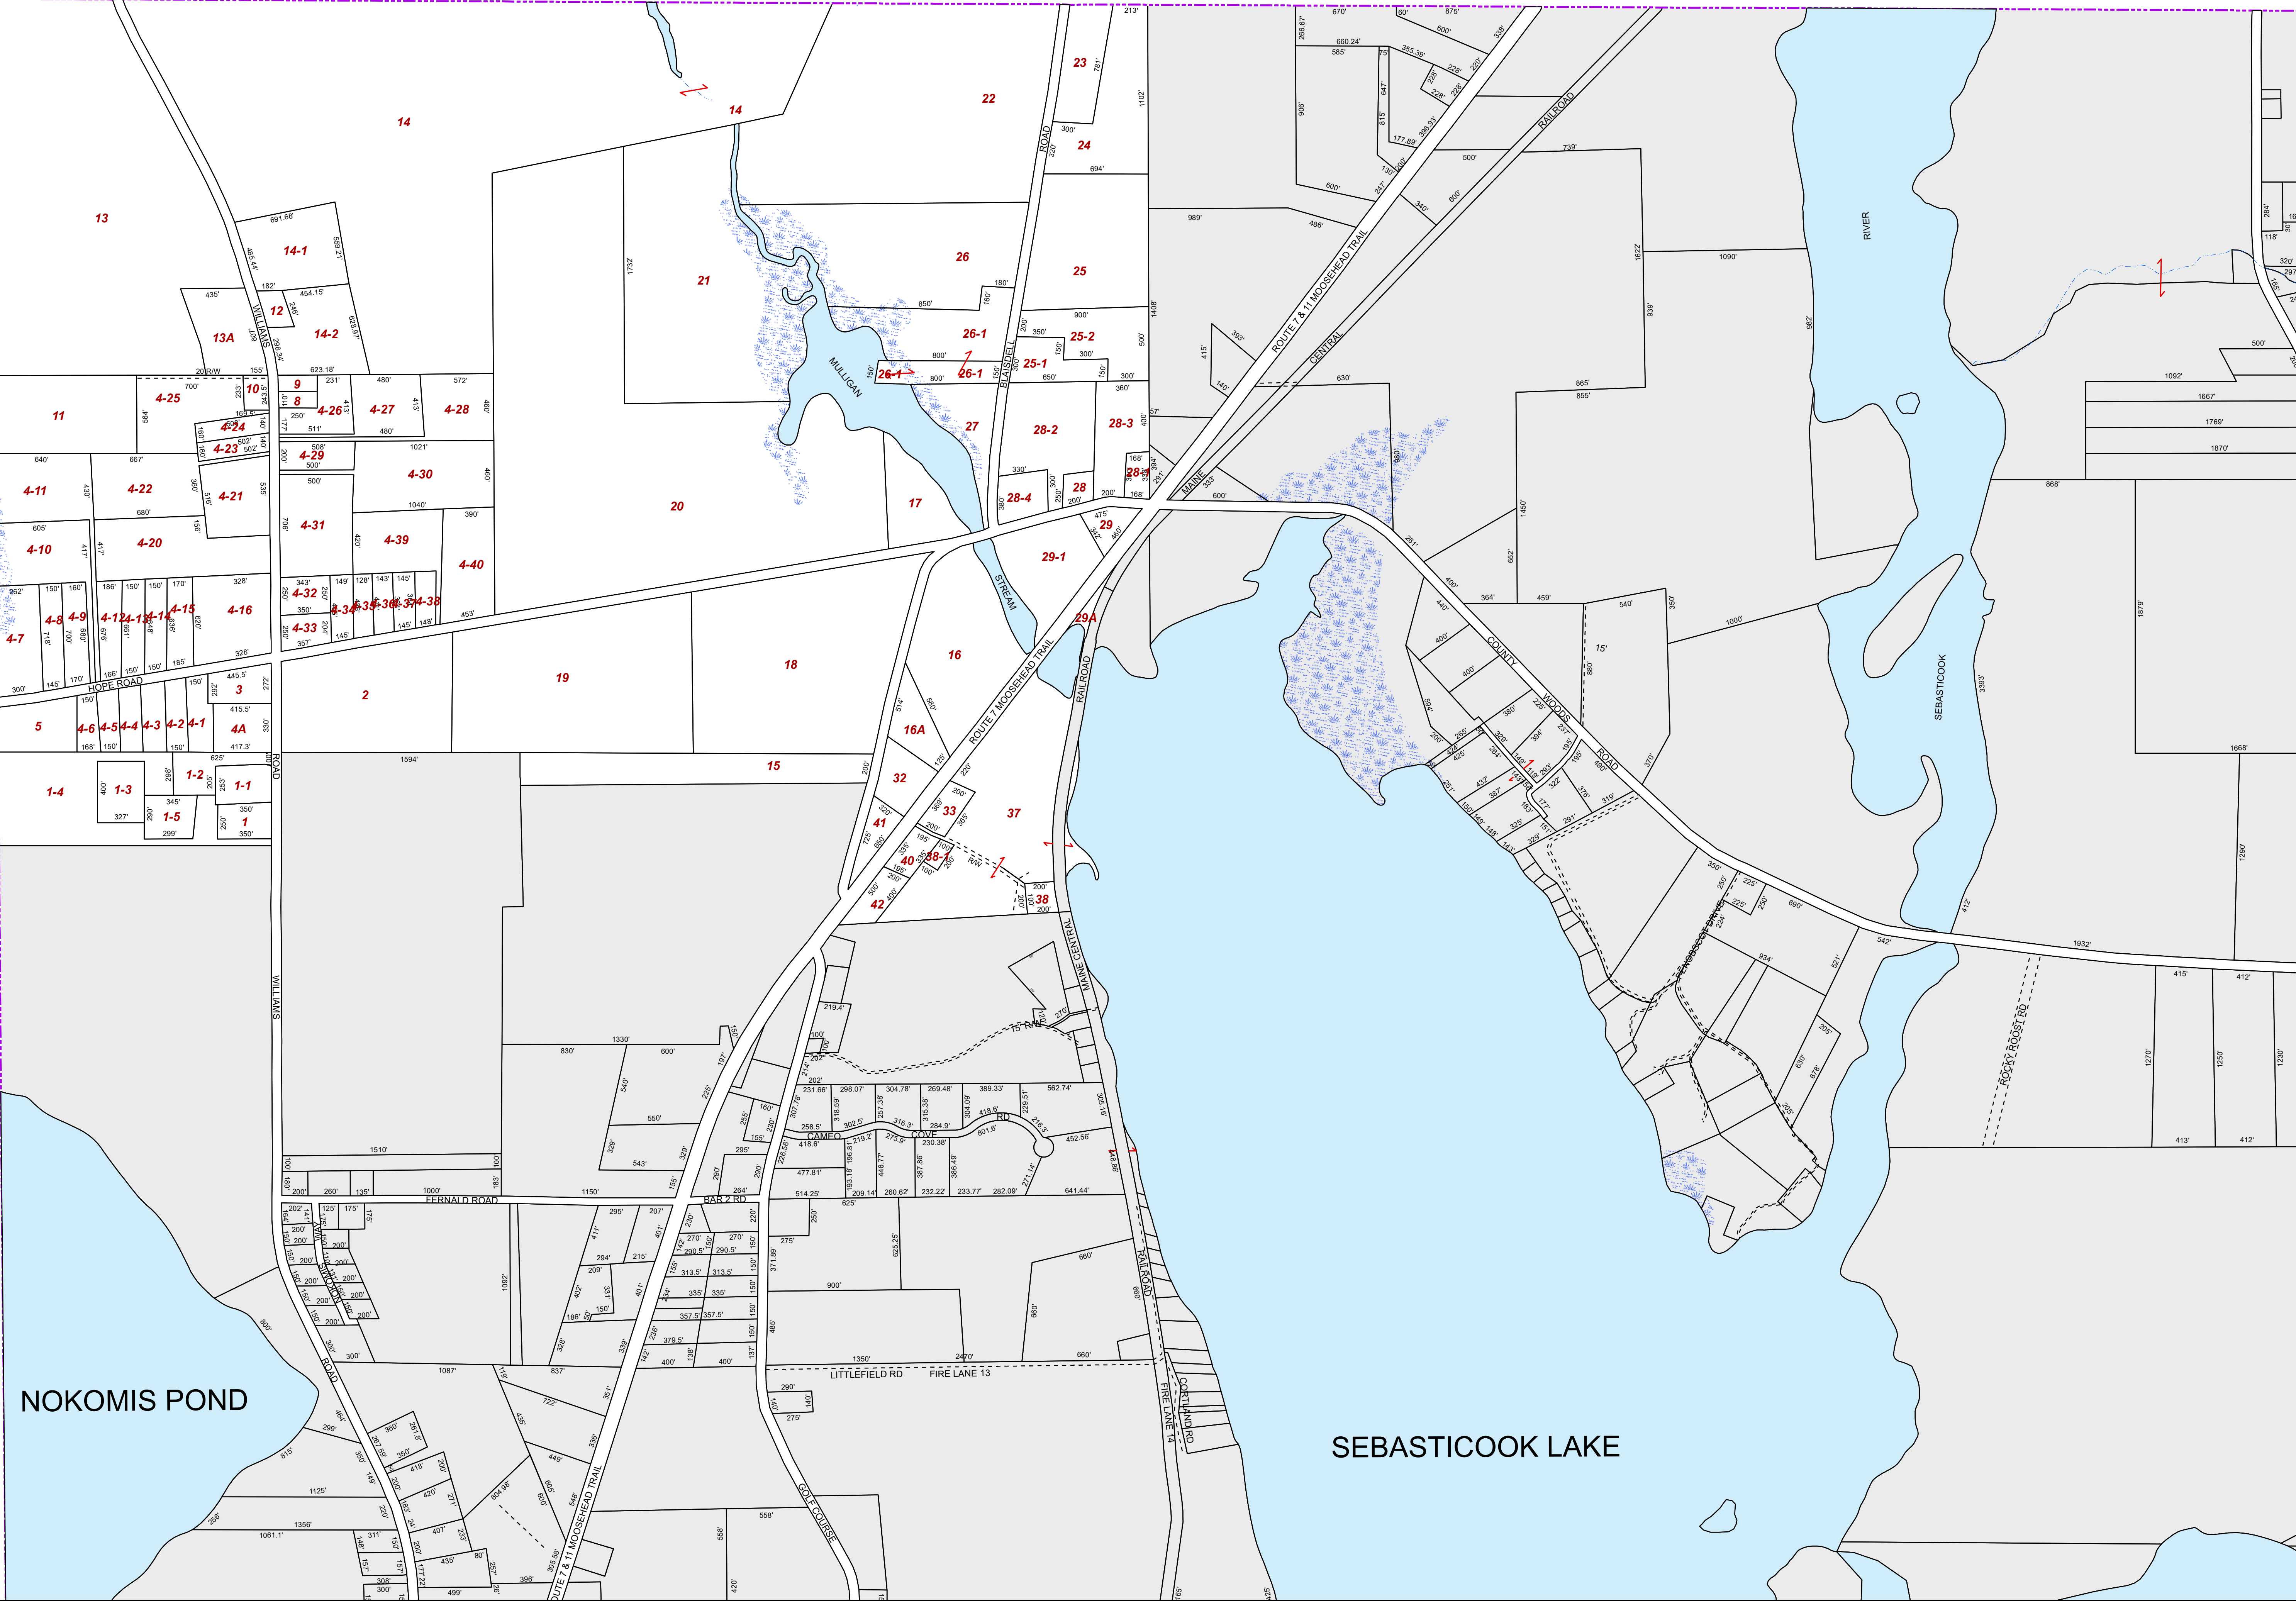

TOWN OF  
**NEWPORT**  
PENOBSCOT CO.  
MAINE

**LEGEND**

- Lot Hook
- Private Right of Way
- Historic Lot Line
- Transmission Line ROW
- Town Line
- Parcel

For Assessment Purposes.  
Not to be used for conveyances.

Maps originally compiled in 1975  
By James W. Sewall Co.

Digitally updated thru April 1, 2020  
By  
Eastern Mapping Services  
Newburgh, Maine  
207-234-2777

**Map 10**

CORINNA

CORINN

PALMYRA  
SOMERSET COUNTY

NOKOMIS POND

SEBASTICOOK LAKE