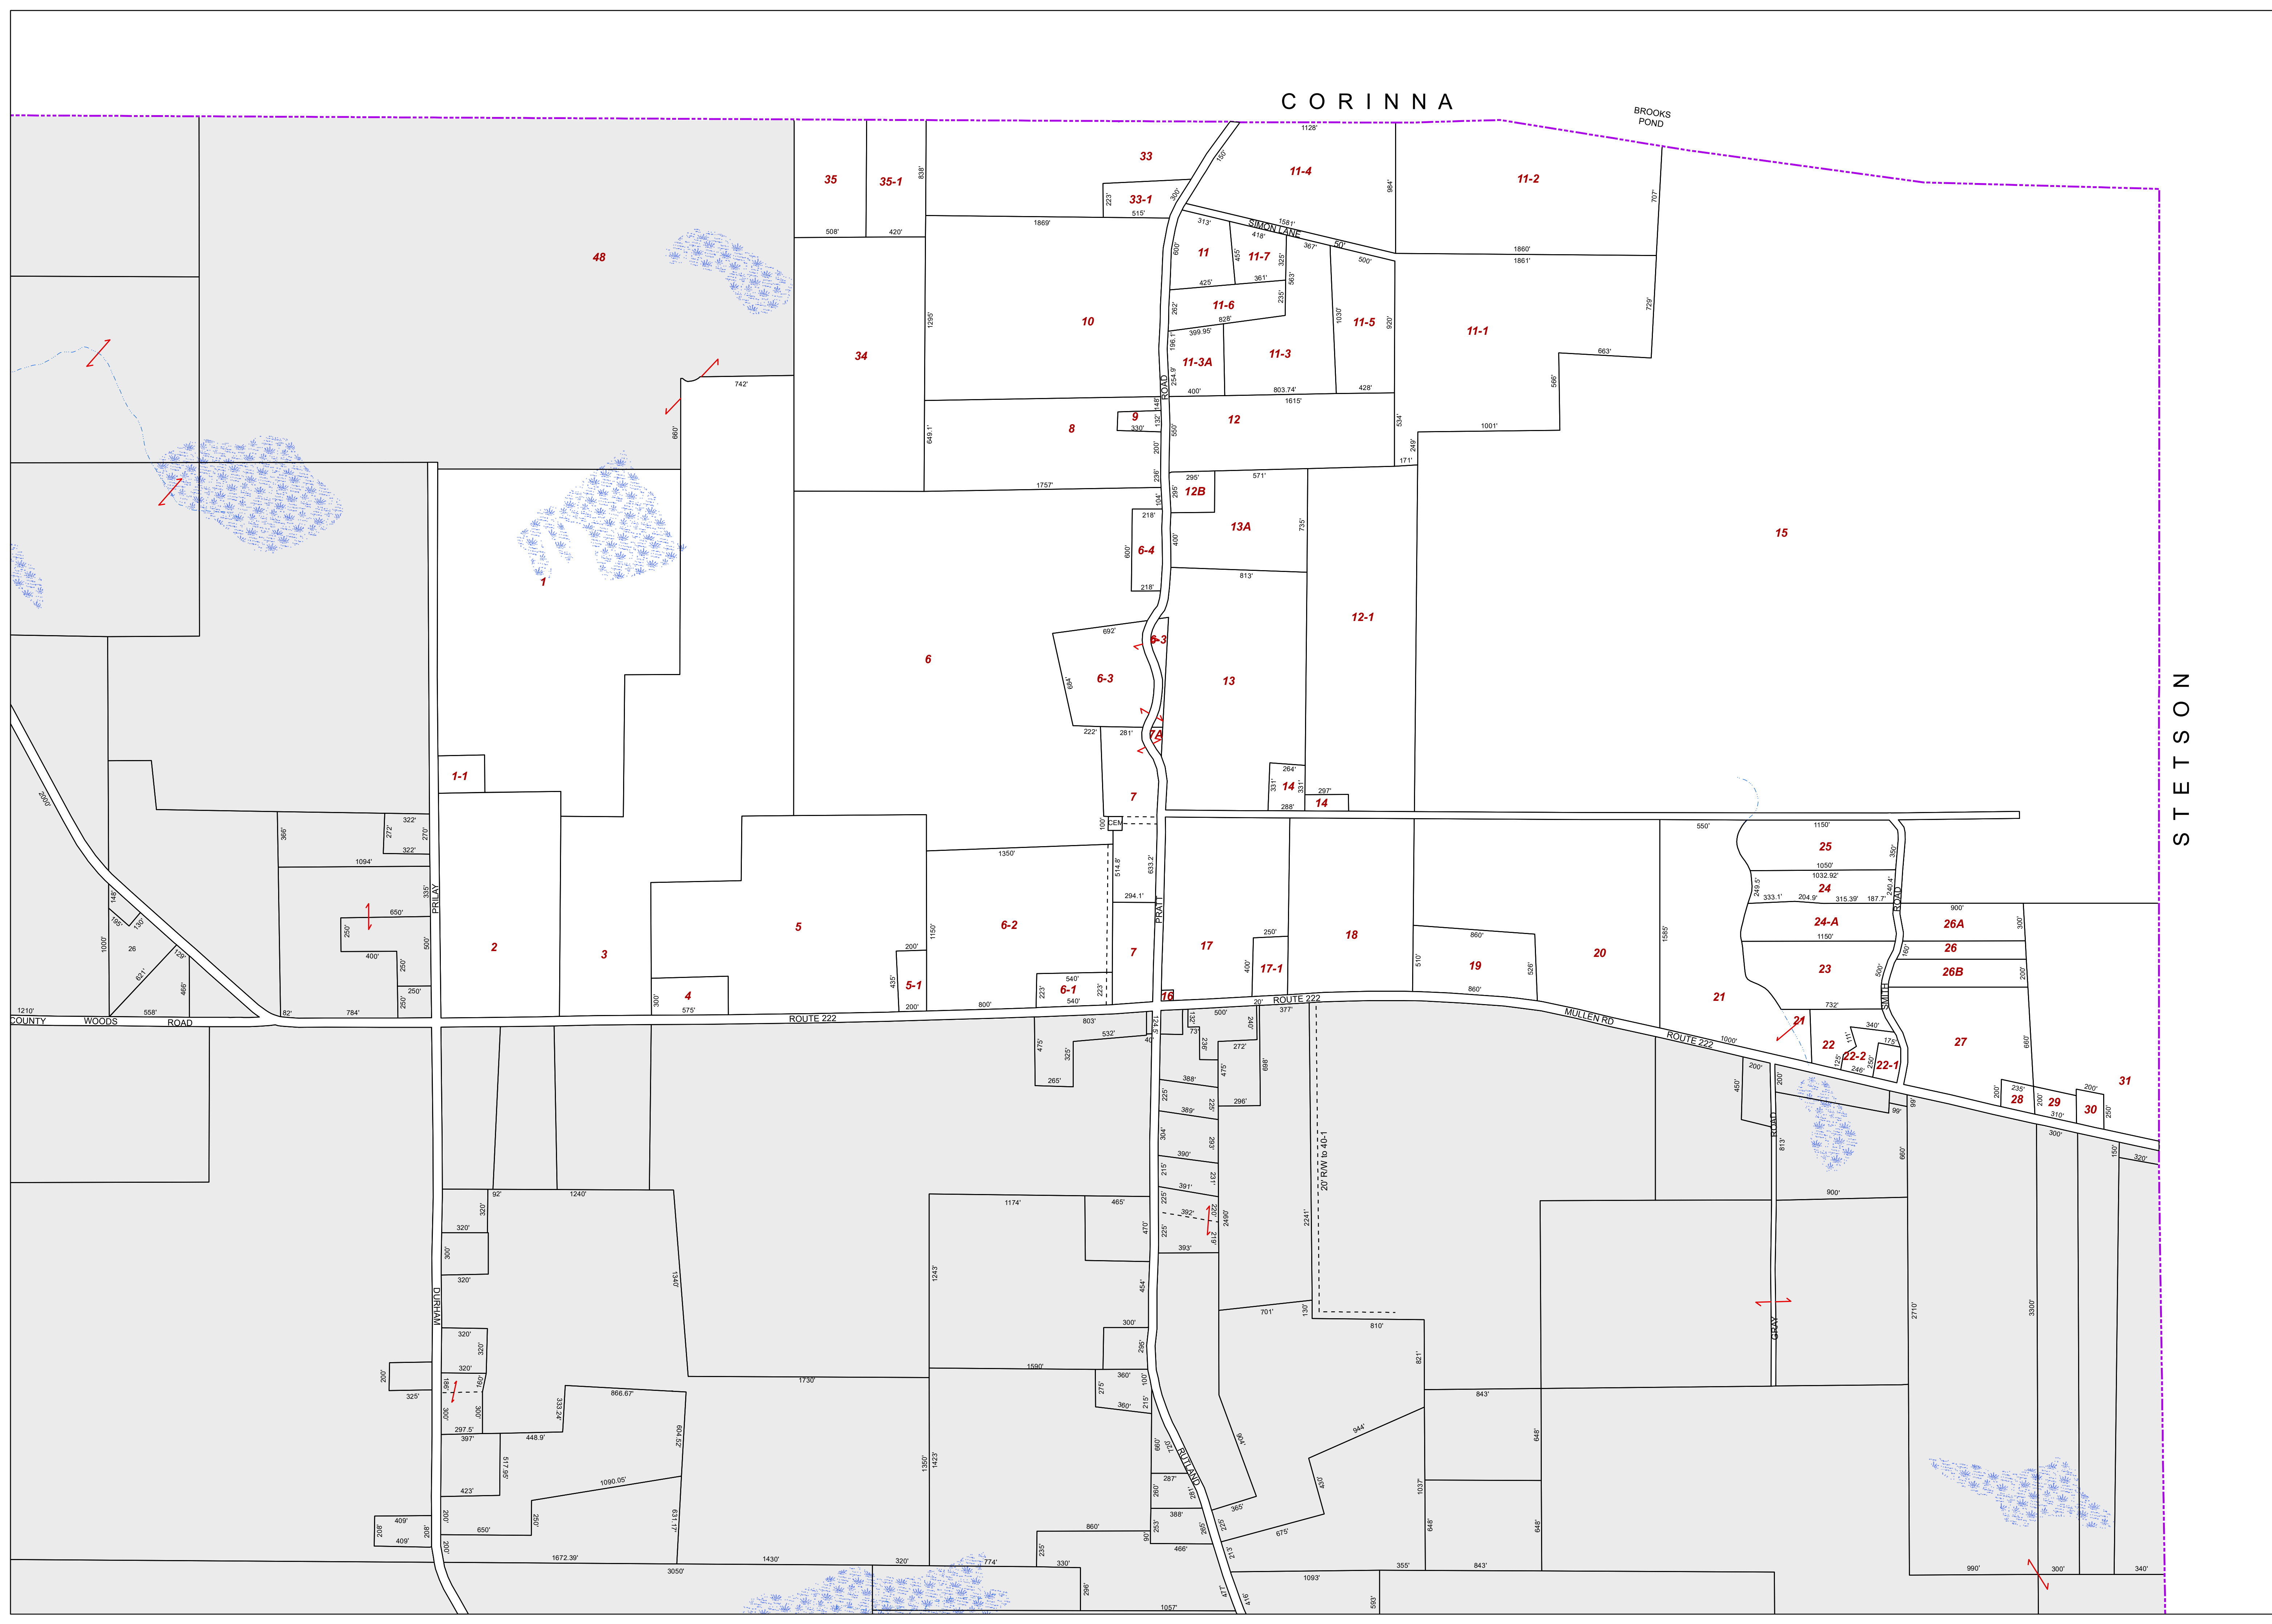

TOWN OF
NEWPORT
PENOBSCOT CO.
MAINE

LEGEND	
	Lot Hook
	Private Right of Way
	Historic Lot Line
	Transmission Line ROW
	Town Line
	Parcel

For Assessment Purposes.
Not to be used for conveyances.

Maps originally compiled in 1975
By James W. Sewall Co.

Digitally updated thru April 1, 2020
By
Eastern Mapping Services
Newburgh, Maine
207-234-2777

Map 12

STETSON