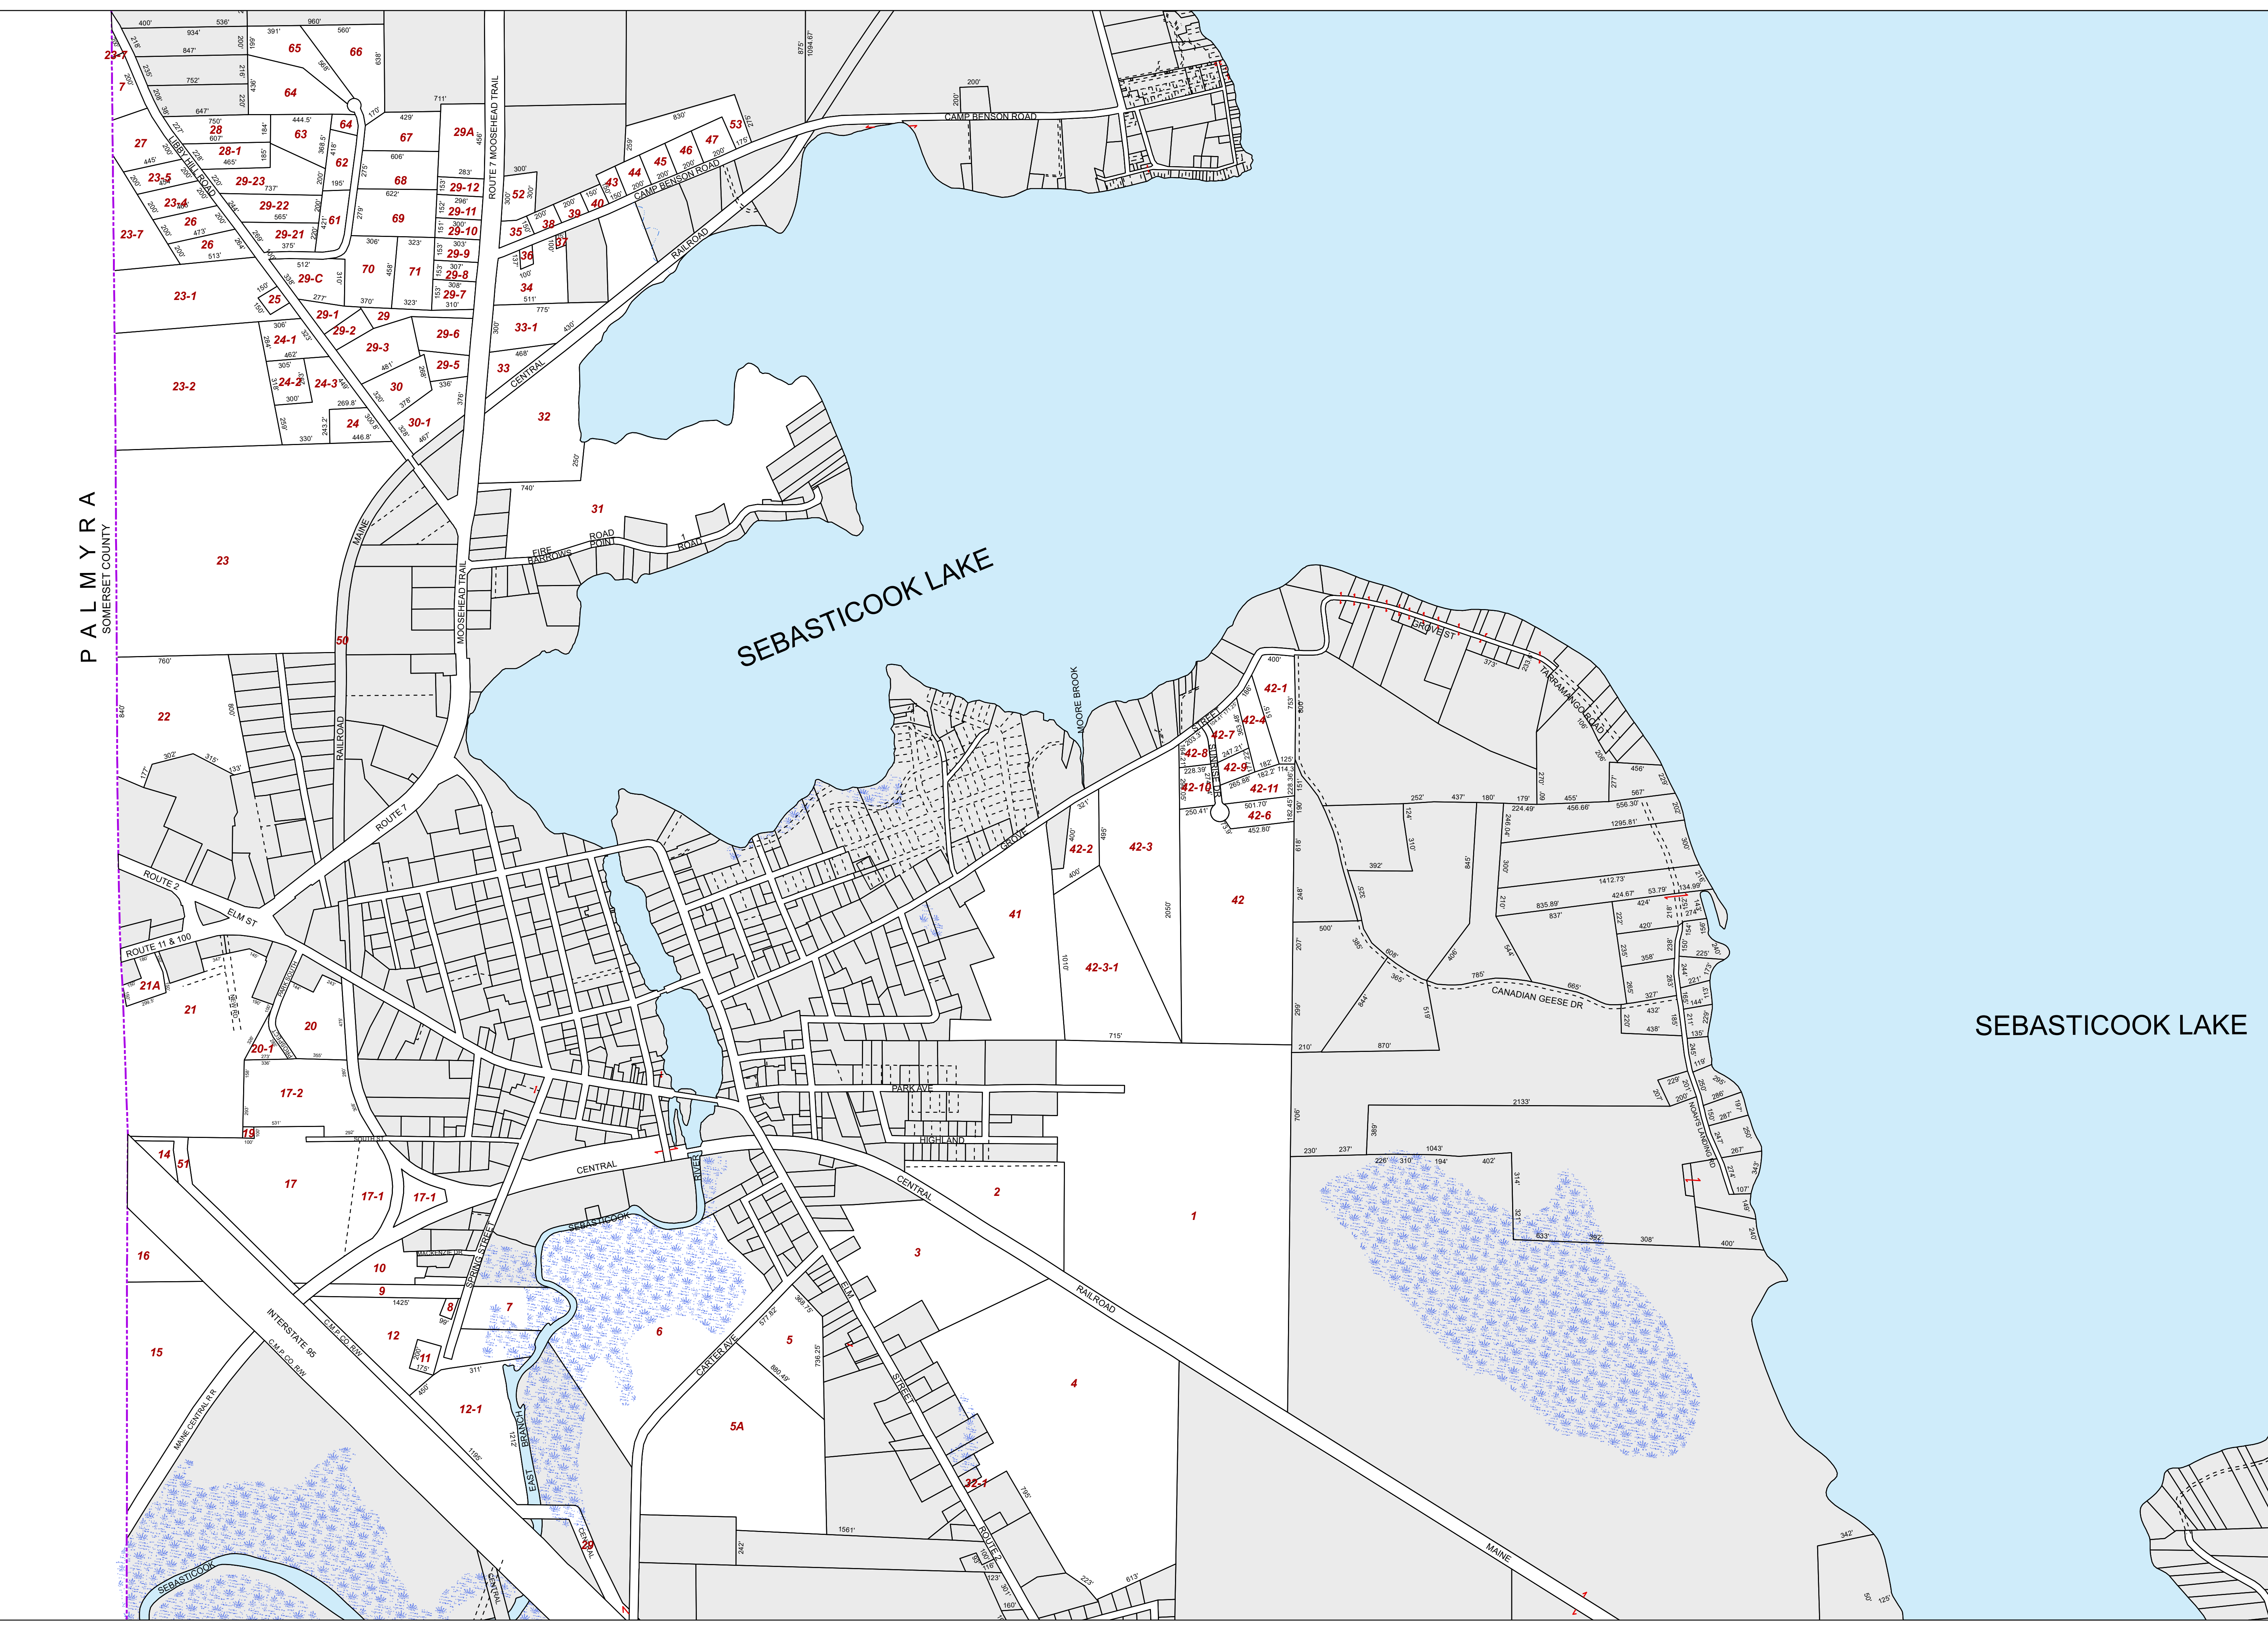

TOWN OF
NEWPORT
PENOBSCOT CO.
MAINE

LEGEND	
	Lot Hook
	Private Right of Way
	Historic Lot Line
	Transmission Line ROW
	Town Line
	Parcel

For Assessment Purposes.
Not to be used for conveyances.

Maps originally compiled in 1975
By James W. Sewall Co.

Digitally updated thru April 1, 2020
By
Eastern Mapping Services
Newburgh, Maine
207-234-2777

Map 4

PALMYRA
SOMERSET COUNTY

SEBASTICOOK LAKE