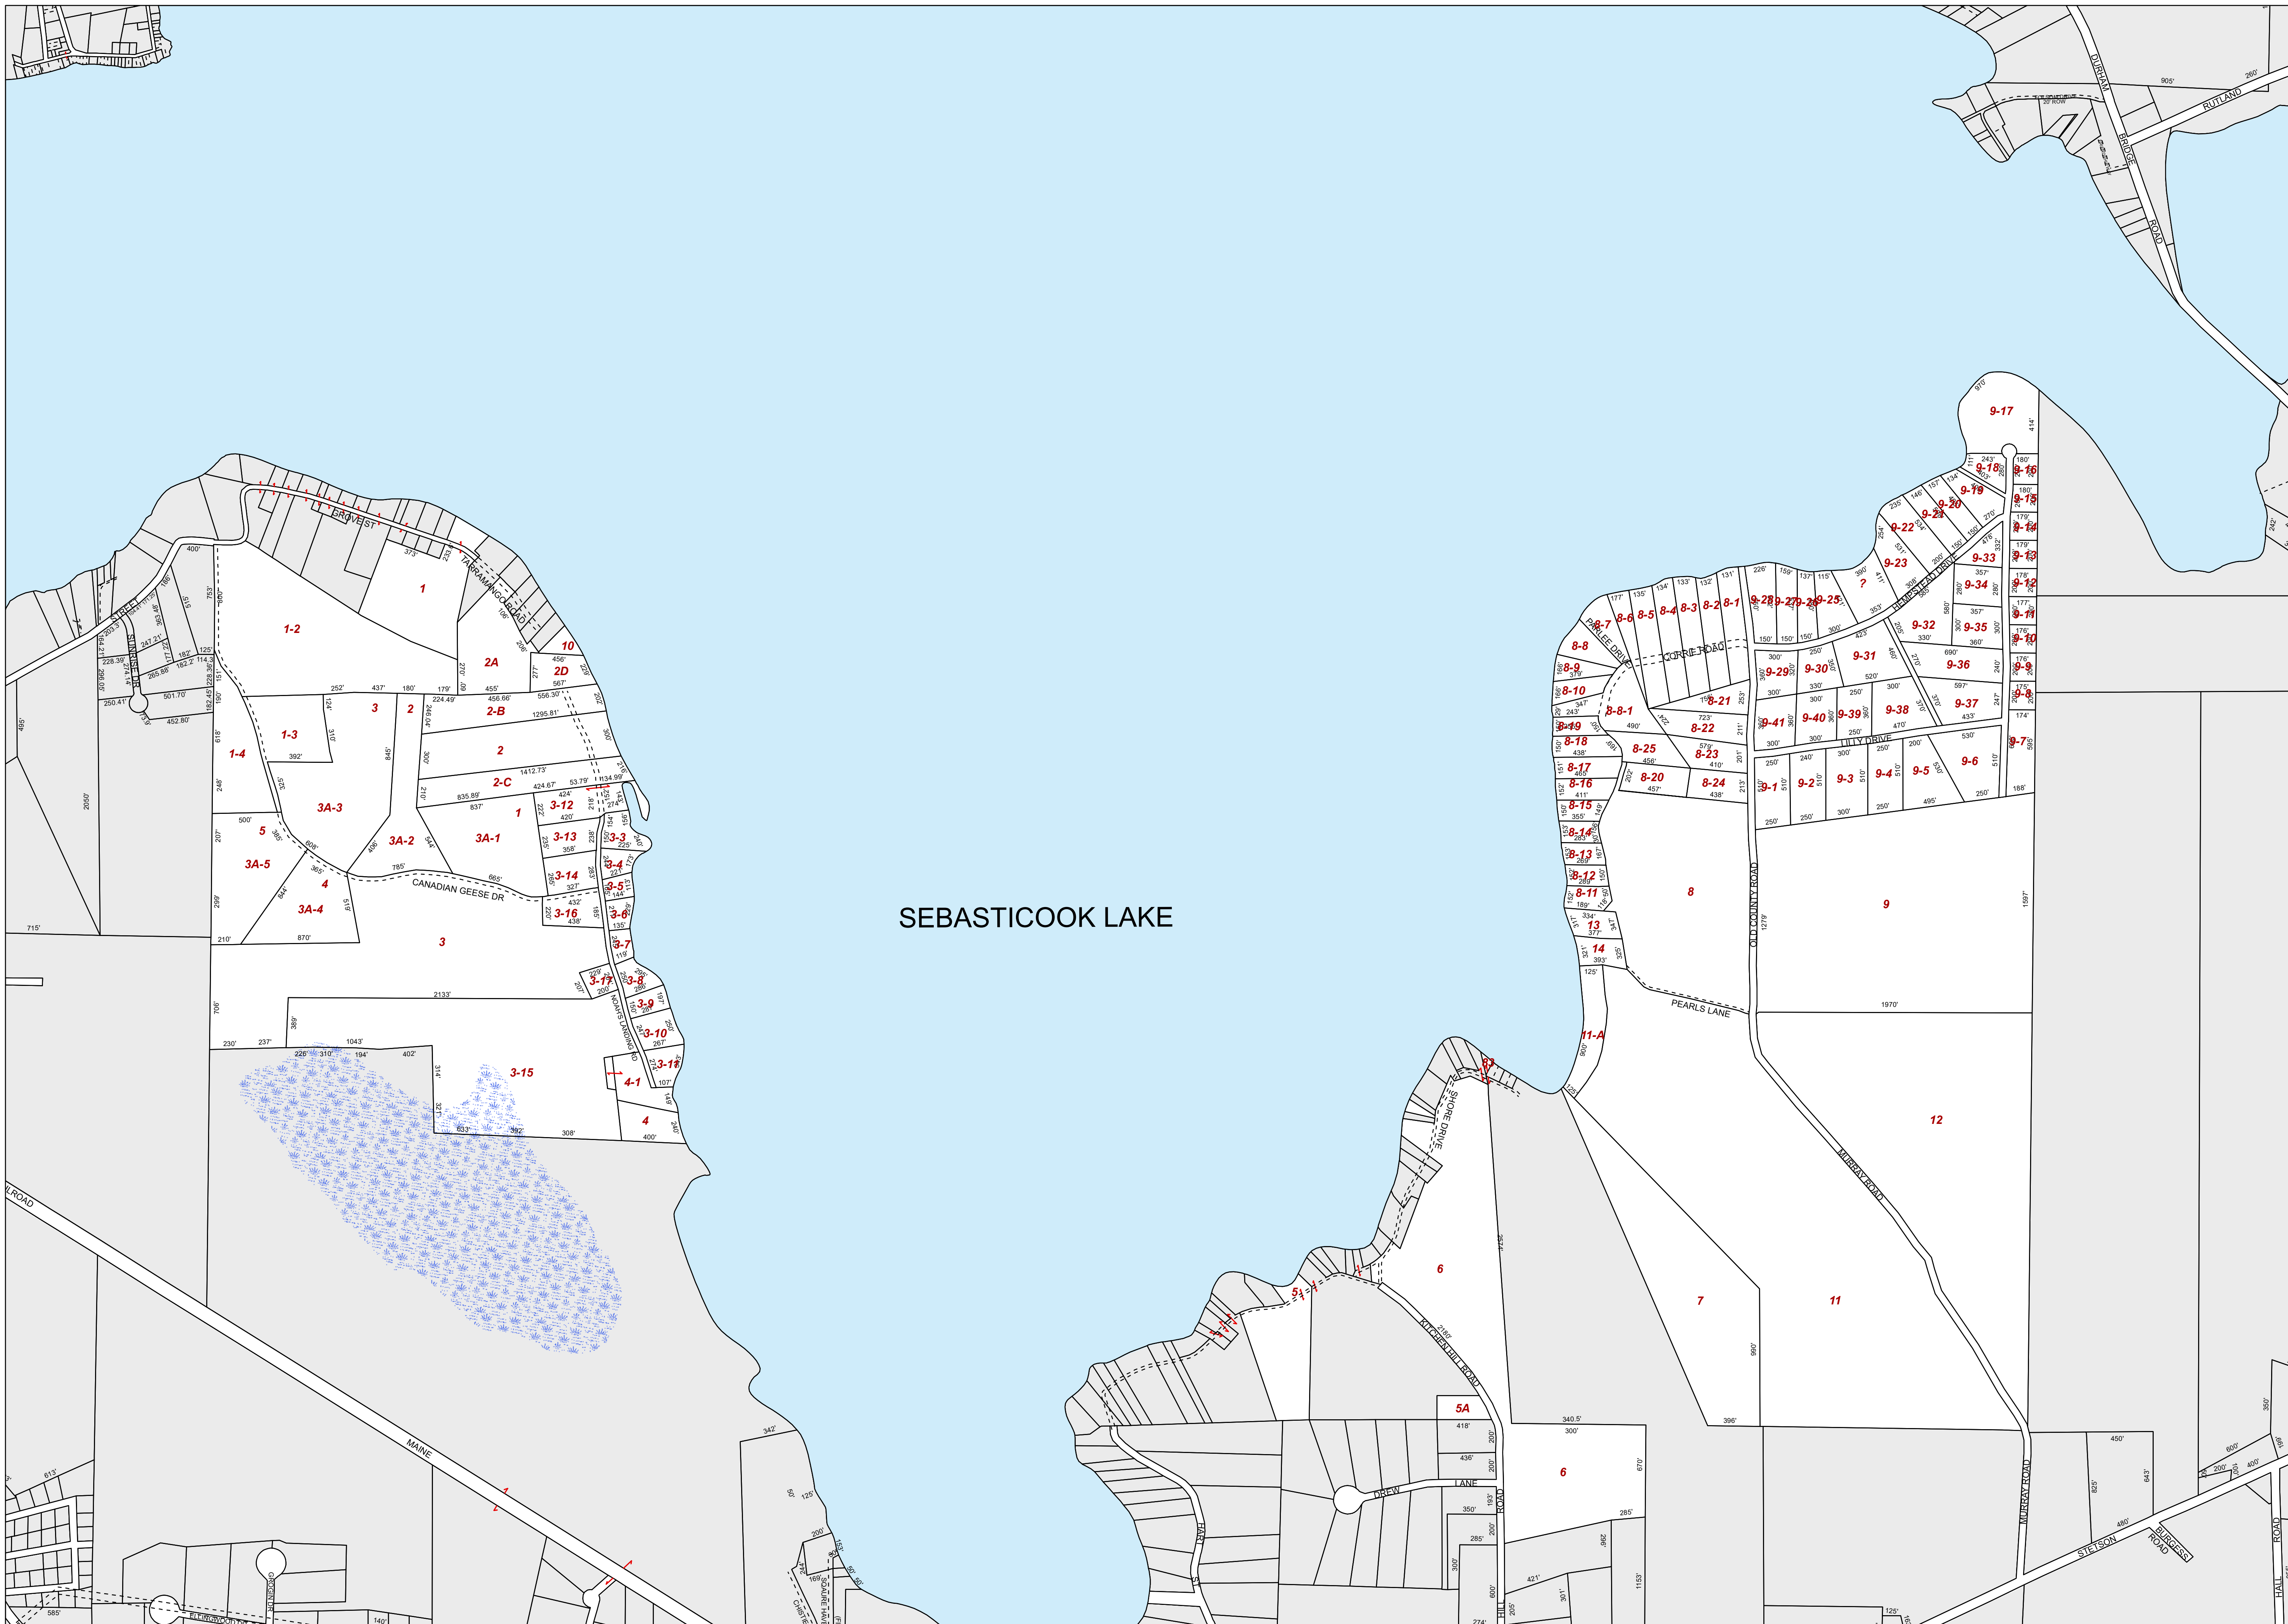

TOWN OF  
**NEWPORT**  
PENOBSCOT CO.  
MAINE

**LEGEND**

- Lot Hook
- Private Right of Way
- Historic Lot Line
- Transmission Line ROW
- Town Line
- Parcel

For Assessment Purposes.  
Not to be used for conveyances.

Maps originally compiled in 1975  
By James W. Sewall Co.

Digitally updated thru April 1, 2020  
By  
Eastern Mapping Services  
Newburgh, Maine  
207-234-2777

**Map 5**

SEBASTICOOK LAKE