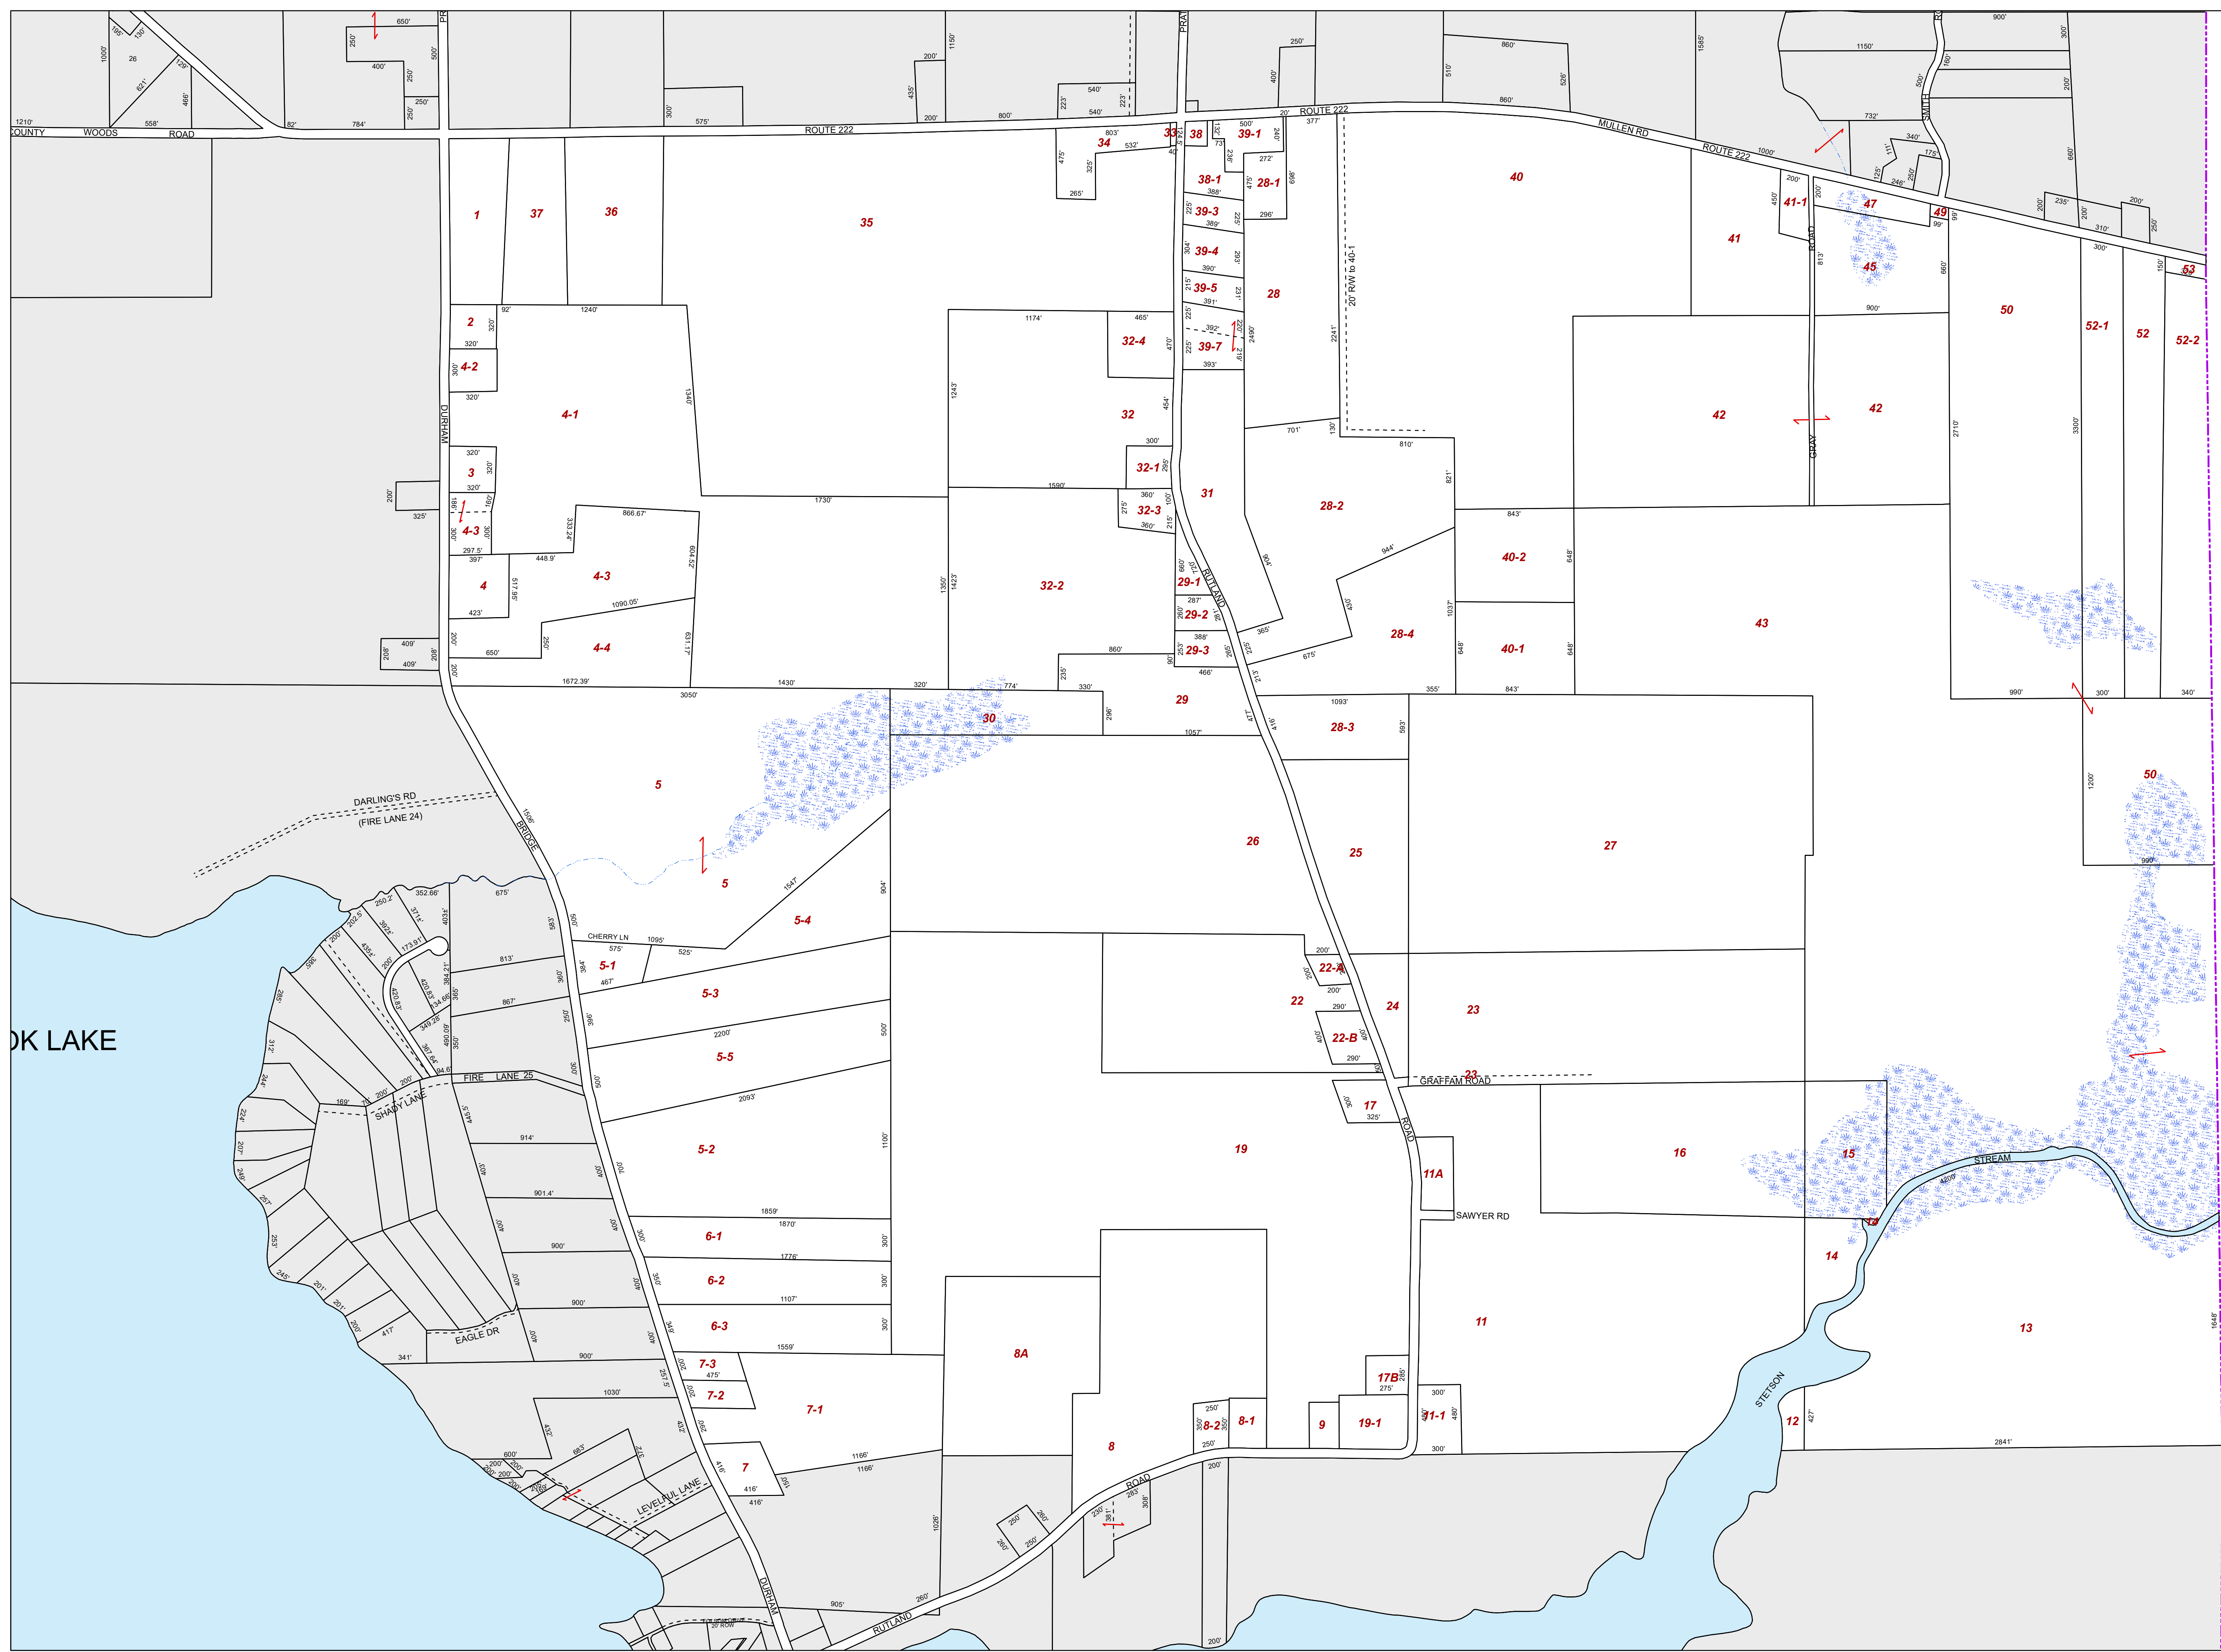

TOWN OF  
**NEWPORT**  
PENOBSCOT CO.  
MAINE

**LEGEND**

- Lot Hook
- Private Right of Way
- Historic Lot Line
- Transmission Line ROW
- Town Line
- Parcel

For Assessment Purposes.  
Not to be used for conveyances.

Maps originally compiled in 1975  
By James W. Sewall Co.

Digitally updated thru April 1, 2020  
By  
Eastern Mapping Services  
Newburgh, Maine  
207-234-2777

**Map 9**

STETSON